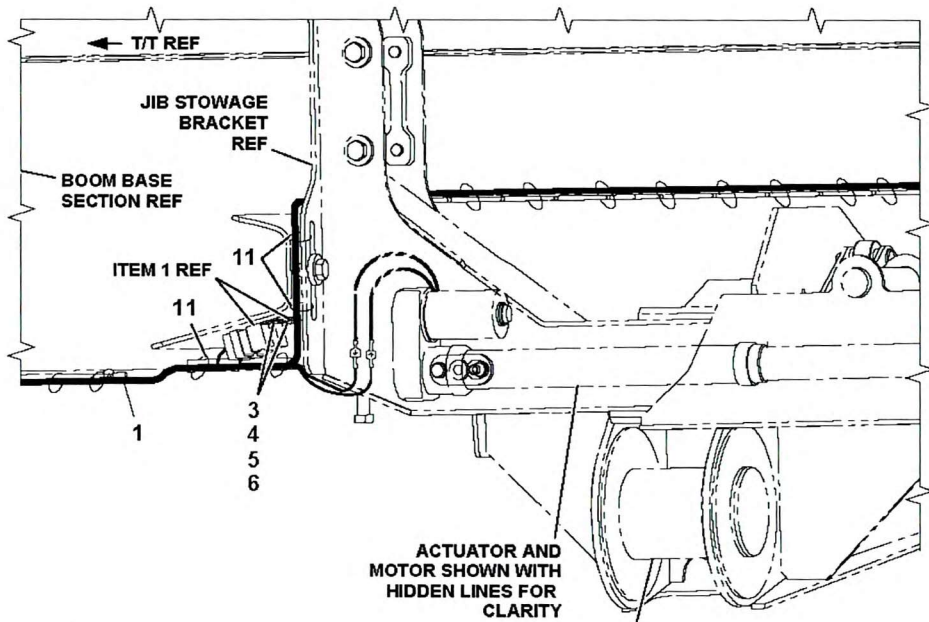

RIGHT SIDE VIEW
T/T AND BOOM
CABLE INST'L

VIEW A - A
ACTUATOR MOTOR/
RELAY MOUNTING

VIEW B - B
CONNECTION JIB
STORAGE REMOTE

ITEMS NOT SHOWN NBR. 12, 13