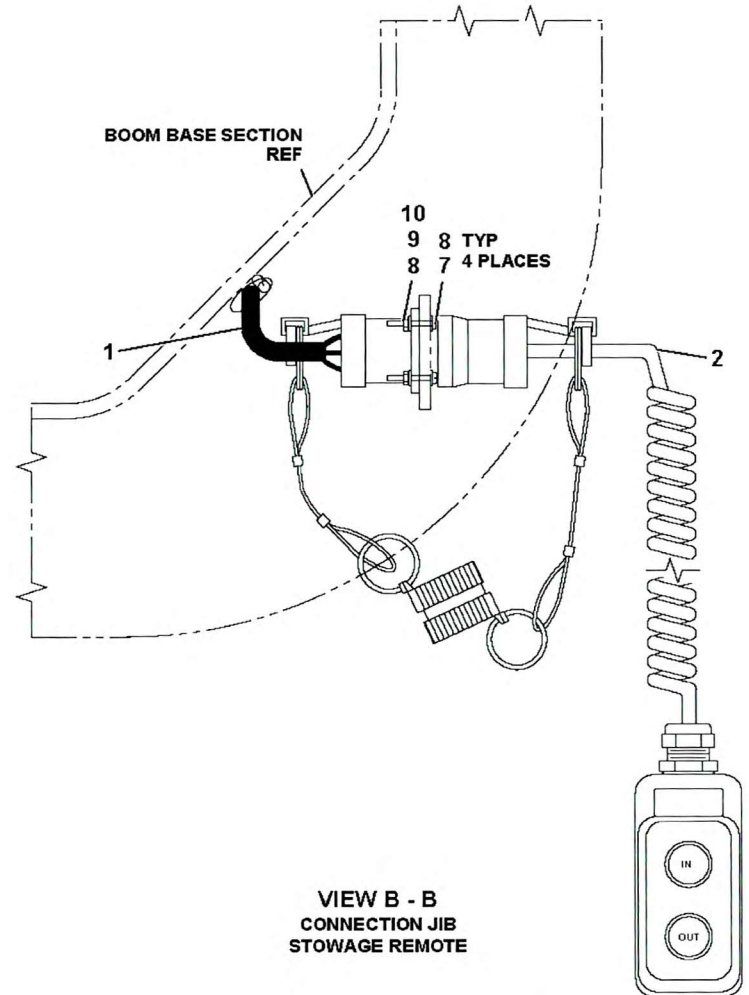

RIGHT SIDE VIEW
T/T AND BOOM
CABLE INST'L

VIEW A - A
ACTUATOR MOTOR/
RELAY MOUNTING

VIEW B - B
CONNECTION JIB
STORAGE REMOTE

ITEMS NOT SHOWN NBR. 12, 13